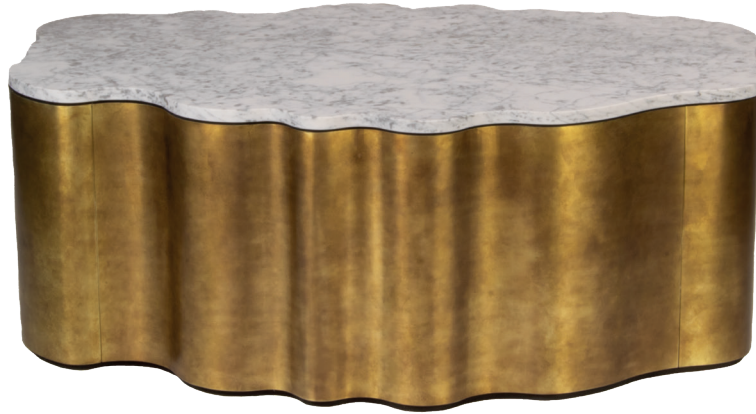

R·B

ISLAND COFFEE TABLE

➤ DIMENSIONS

L: 117cm
W: 75cm
H: 45cm

➤ WEIGHT

125kg

➤ MATERIALS

Brass with your choice of marble or antique mirror glass top.

➤ HAND FINISHES & PATINATION

Solid sheet of brass which is veneered onto a laminated aero-ply substrat, with a patinated finish and lacquer coated.

➤ HOW TO CARE FOR YOUR PRODUCT

Do not allow liquids to pool and remain on the surface. Use coasters under drinks glasses or mugs. Spillages should be cleaned away as soon as possible using a soft cloth. Avoid any acidic, silicone or harsh abrasive cleaners or fluids such as lemon, lime, tomato ketchup or orange juice on the surface.